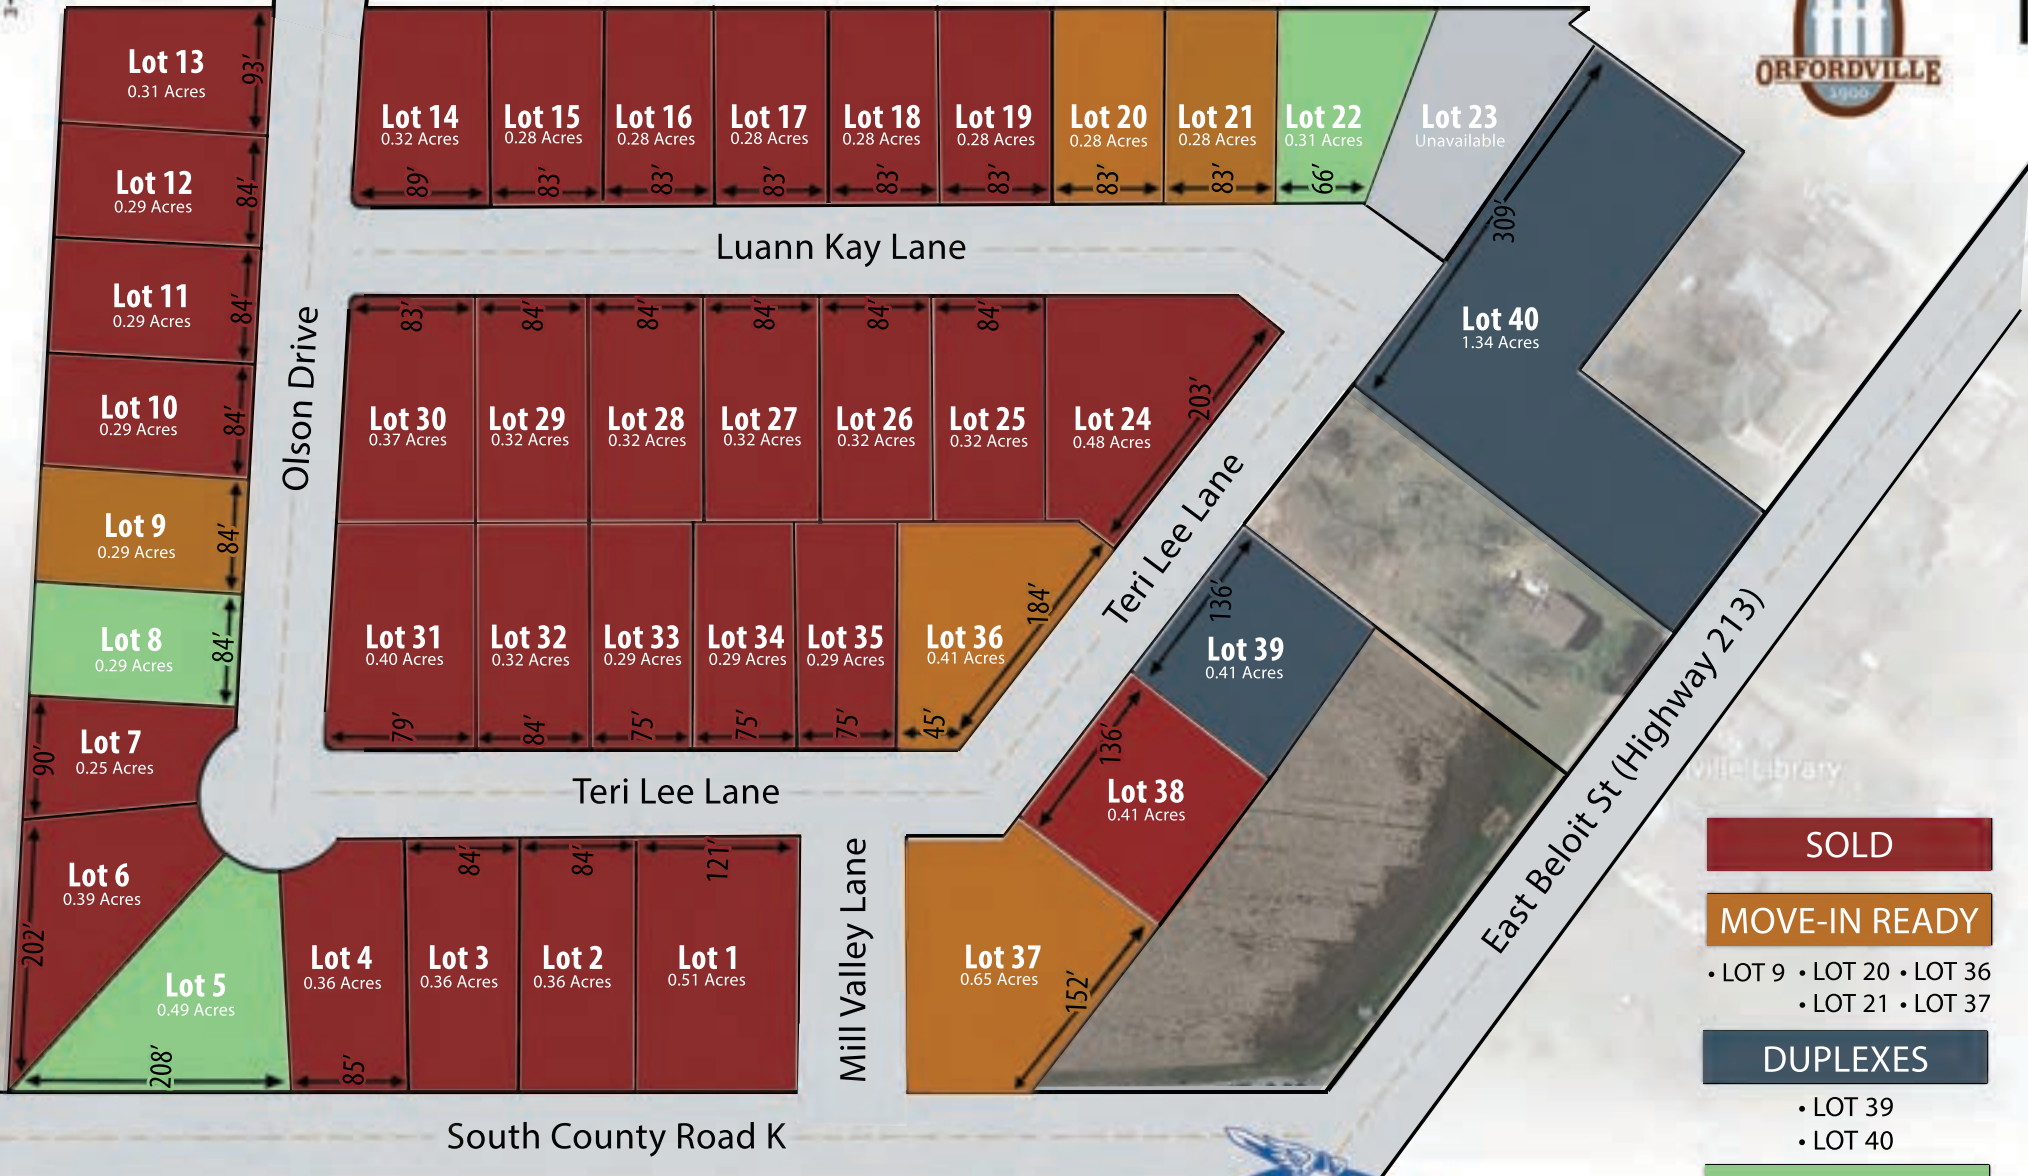

MILL VALLEY ESTATES • Orfordville, WI

- SOLD**
- MOVE-IN READY**
- LOT 9 • LOT 20 • LOT 36
• LOT 21 • LOT 37
- DUPLEXES**
- LOT 39
• LOT 40
- AVAILABLE**
- LOT 5 • LOT 22
• LOT 8

#1 RATED SCHOOLS
IN Rock & Green Counties

NEXT GENERATION

LIVE. STAY. PLAY.

MODERN HOMES. TRADITIONAL VALUES.
MILL VALLEY ESTATES