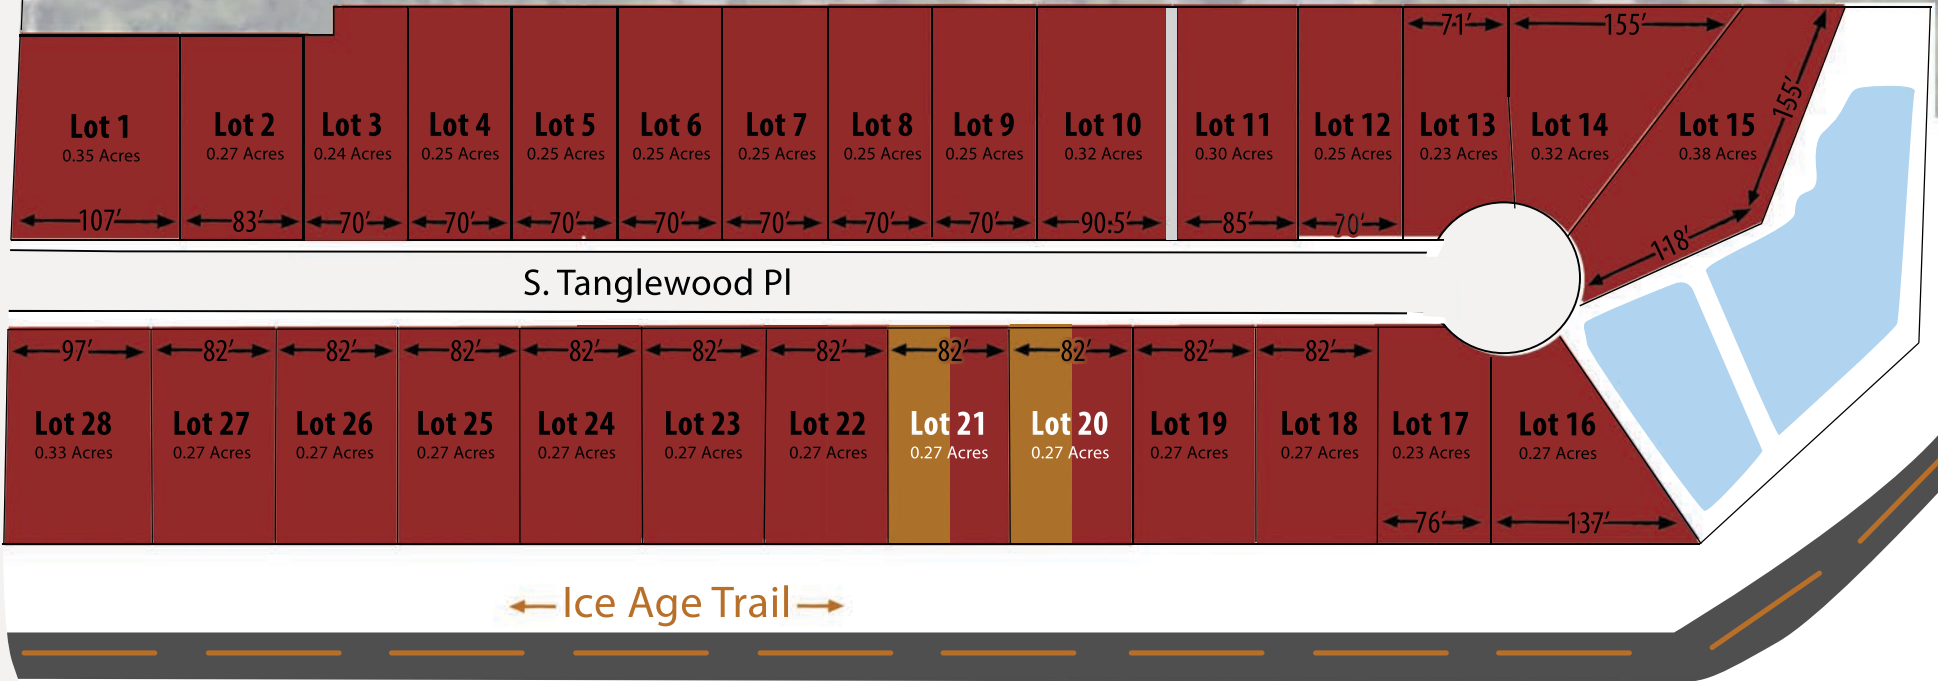

BRIAR CREST MEADOWS • Janesville, WI

CUSTOMIZABLE
OPTIONS

SINGLE FAMILY HOMES & ZERO STEP ENTRY **DUPLEXES**

E. Rotamer Rd.

SOLD

MOVE-IN READY

- LOT 20
- LOT 21

Easy Access to I-90 and
The Ice Age National Scenic Trail!